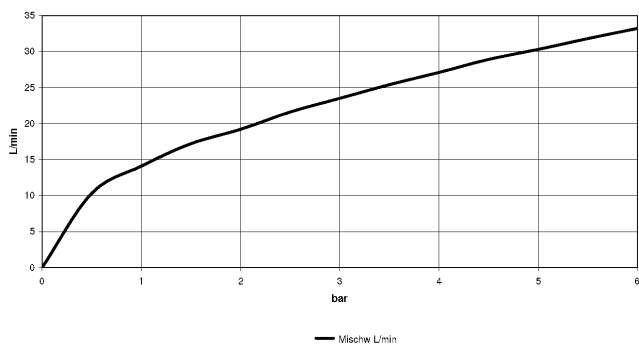

IMO Single-lever shower mixer for wall mounting - Chrome

IMO

33 301 670

- 3/8" shower outlet
- slide-on rosettes Ø 60 mm
- 1/2" connection
- gauge 150 mm

Intrinsic protection against back flow.

	Chrome	33 301 670-00
	Brushed Platinum	33 301 670-06
	Dark Chrome	33 301 670-19
	Matte Black	33 301 670-33
	Brushed Chrome	33 301 670-93

33 301 670

mm [inches]

Flow rate chart

Certificates

Belgaqua_21-025- LGA_9602.
27_1.

33 301 670

Parts for other finishes can be found here: [Brushed](#)
[Platinum](#)

Spare parts list

No.	Item Number	Name	Quantity used	Delivery time
1	09 20 67 004-00	handle	1	10
2	09 24 04 107-00	nut	1	10
3	90 31 11 030 00 90	pin	1	2
4	09 31 20 017 90	plug	1	2
5	90 15 05 064 00 90	cartridge	1	2
6	04 11 04 030 00 90	connection	2	2
7	09 27 62 004-00	rosette	2	10
8	09 14 10 119 90	seal	2	2
9	09 29 05 005 20 90	nipple	2	60
10	09 14 10 008 90	seal	2	2
11	09 23 10 048-00	nut	2	10
12	09 18 40 059-00	sleeve	2	10
13	90 23 01 141 00 90	back-flow preventer	1	2
14	90 14 10 032 00 90	seal	1	2
15	09 24 03 115 20-00	nipple	1	10
16	90 21 02 069 00-00	cover	1	10