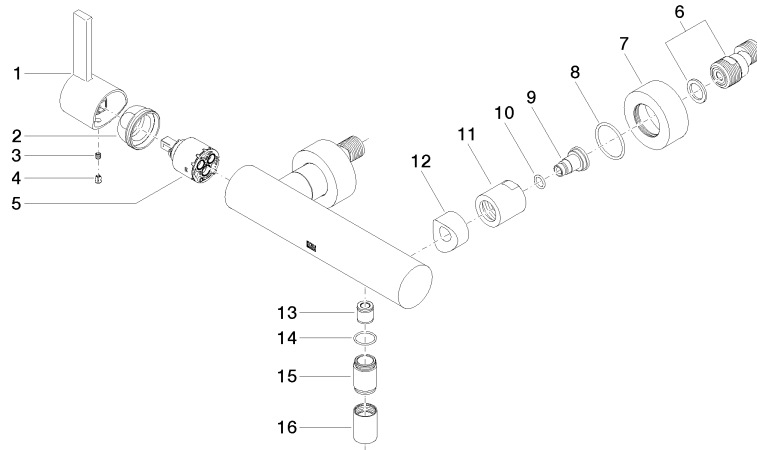

IMO Single-lever shower mixer for wall mounting - Chrome

IMO

33 301 670

- 3/8" shower outlet
- slide-on rosettes Ø 60 mm
- 1/2" connection
- gauge 150 mm

Intrinsic protection against back flow.

	Chrome	33 301 670-00
	Brushed Platinum	33 301 670-06
	Dark Chrome	33 301 670-19
	Matte Black	33 301 670-33
	Brushed Chrome	33 301 670-93

33 301 670

mm [inches]

Flow rate chart

Certificates

Belgaqua_21-025- LGA_9602.
27_1.

33 301 670

Parts for other finishes can be found here: [Brushed](#)
[Platinum](#)

Spare parts list

No.	Item Number	Name	Quantity used	Delivery time
1	09 20 67 004-00	handle	1	10
2	09 24 04 107-00	nut	1	10
3	90 31 11 030 00 90	pin	1	2
4	09 31 20 017 90	plug	1	2
5	90 15 05 064 00 90	cartridge	1	2
6	04 11 04 030 00 90	connection	2	2
7	09 27 62 004-00	rosette	2	10
8	09 14 10 119 90	seal	2	2
9	09 29 05 005 20 90	nipple	2	60
10	09 14 10 008 90	seal	2	2
11	09 23 10 048-00	nut	2	10
12	09 18 40 059-00	sleeve	2	10
13	90 23 01 141 00 90	back-flow preventer	1	2
14	90 14 10 032 00 90	seal	1	2
15	09 24 03 115 20-00	nipple	1	10
16	90 21 02 069 00-00	cover	1	10