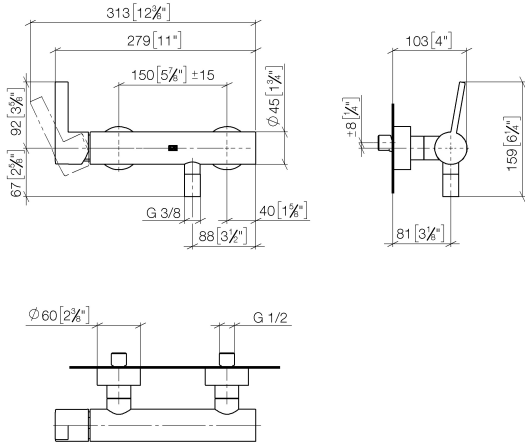

IMO Single-lever shower mixer for wall mounting - Chrome

IMO

33 301 670

- 3/8" shower outlet
- slide-on rosettes Ø 60 mm
- 1/2" connection
- gauge 150 mm

Intrinsic protection against back flow.

	Chrome	33 301 670-00
	Brushed Platinum	33 301 670-06
	Dark Chrome	33 301 670-19
	Matte Black	33 301 670-33
	Brushed Chrome	33 301 670-93

33 301 670

mm [inches]

Flow rate chart

Certificates

Belgaqua_21-025- LGA_9602.
27_1.

33 301 670

Parts for other finishes can be found here: [Brushed](#)
[Platinum](#)

Spare parts list

No.	Item Number	Name	Quantity used	Delivery time
1	09 20 67 004-00	handle	1	10
2	09 24 04 107-00	nut	1	10
3	90 31 11 030 00 90	pin	1	2
4	09 31 20 017 90	plug	1	2
5	90 15 05 064 00 90	cartridge	1	2
6	04 11 04 030 00 90	connection	2	2
7	09 27 62 004-00	rosette	2	10
8	09 14 10 119 90	seal	2	2
9	09 29 05 005 20 90	nipple	2	60
10	09 14 10 008 90	seal	2	2
11	09 23 10 048-00	nut	2	10
12	09 18 40 059-00	sleeve	2	10
13	90 23 01 141 00 90	back-flow preventer	1	2
14	90 14 10 032 00 90	seal	1	2
15	09 24 03 115 20-00	nipple	1	10
16	90 21 02 069 00-00	cover	1	10